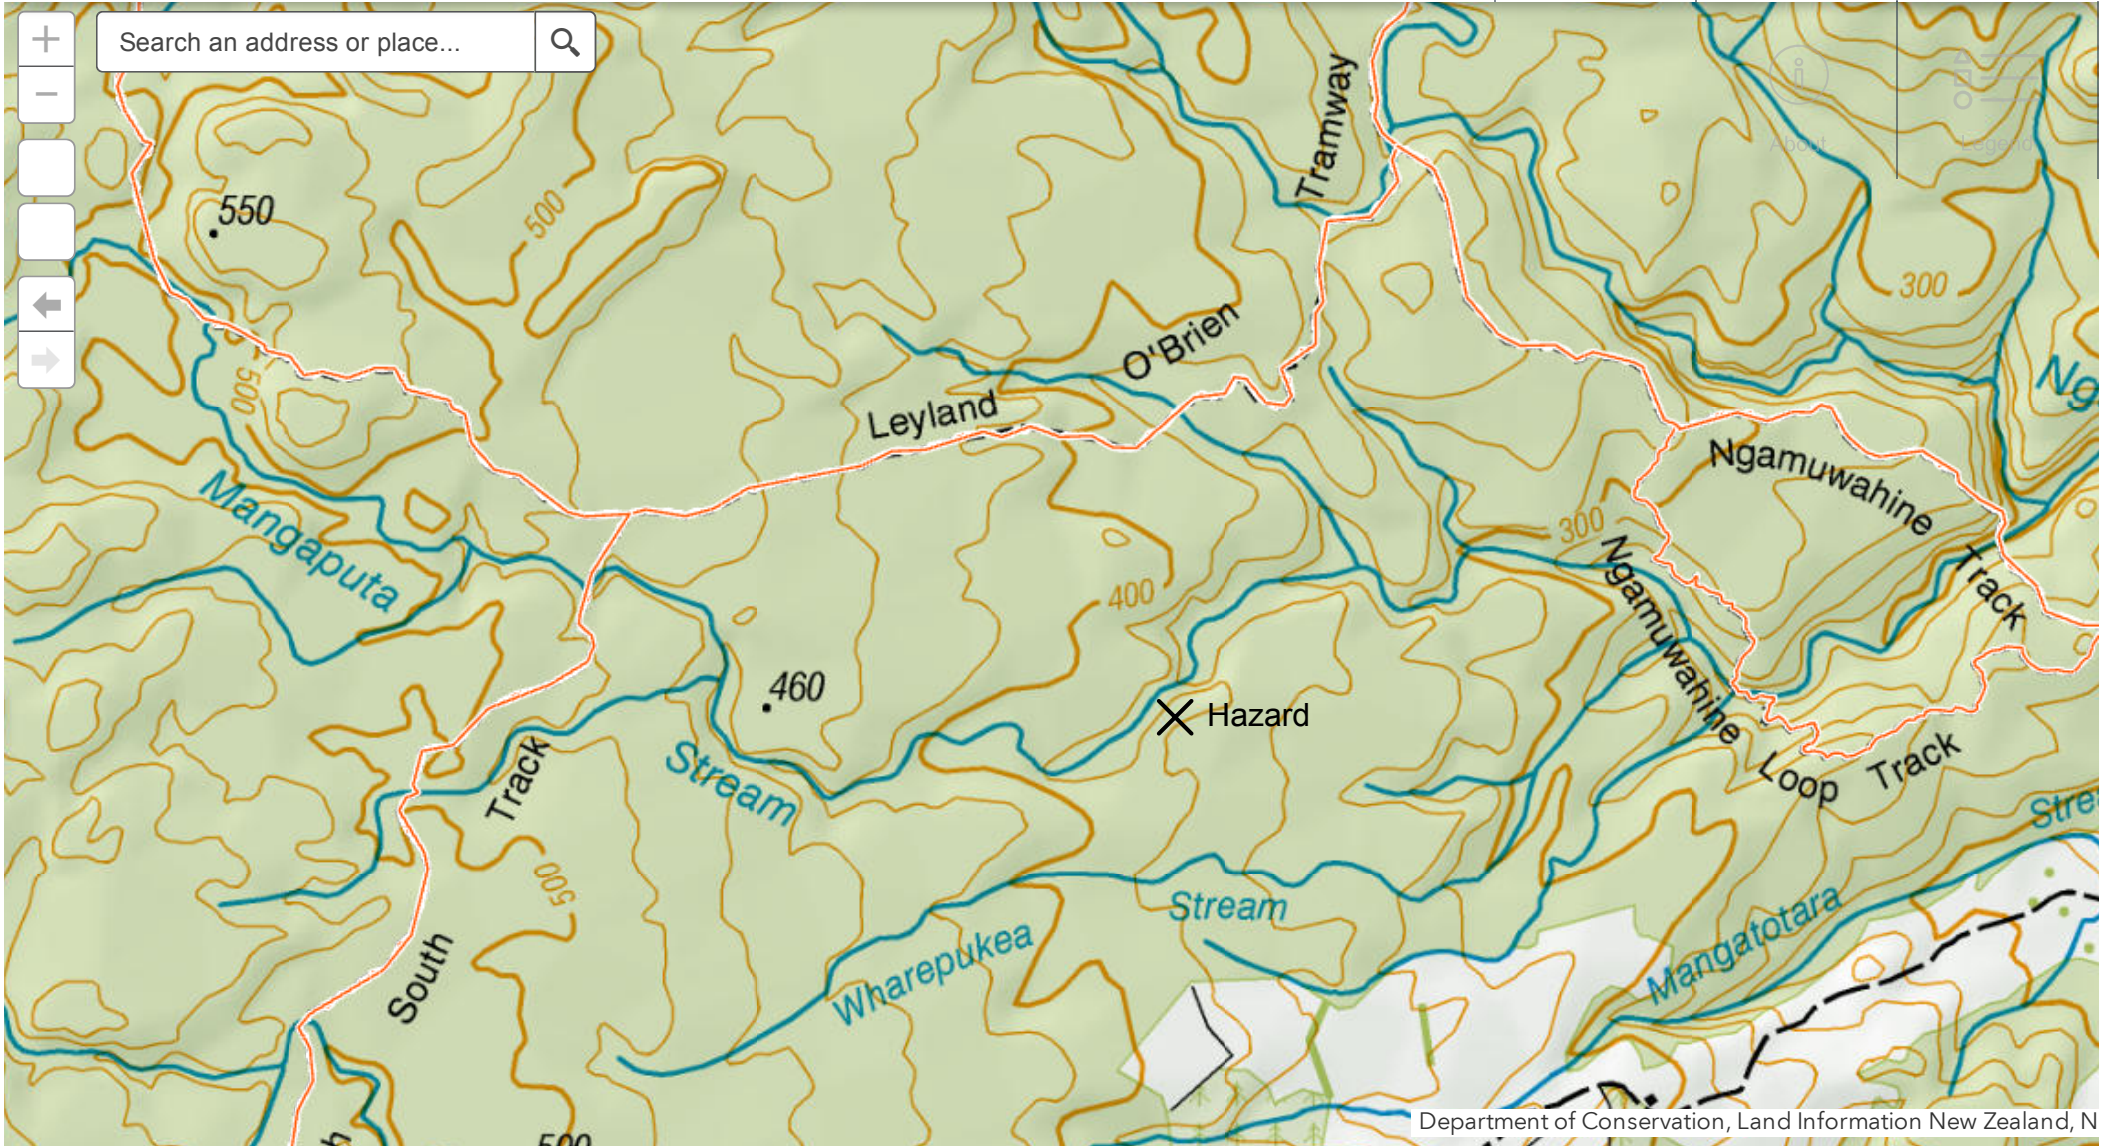

Outdoor Access Map

Layers

Basemap

Send An Enquiry

More

Department of Conservation, Land Information New Zealand, N

0.4km

1861928.41 5811980.26 Meters | Scale 1:18056